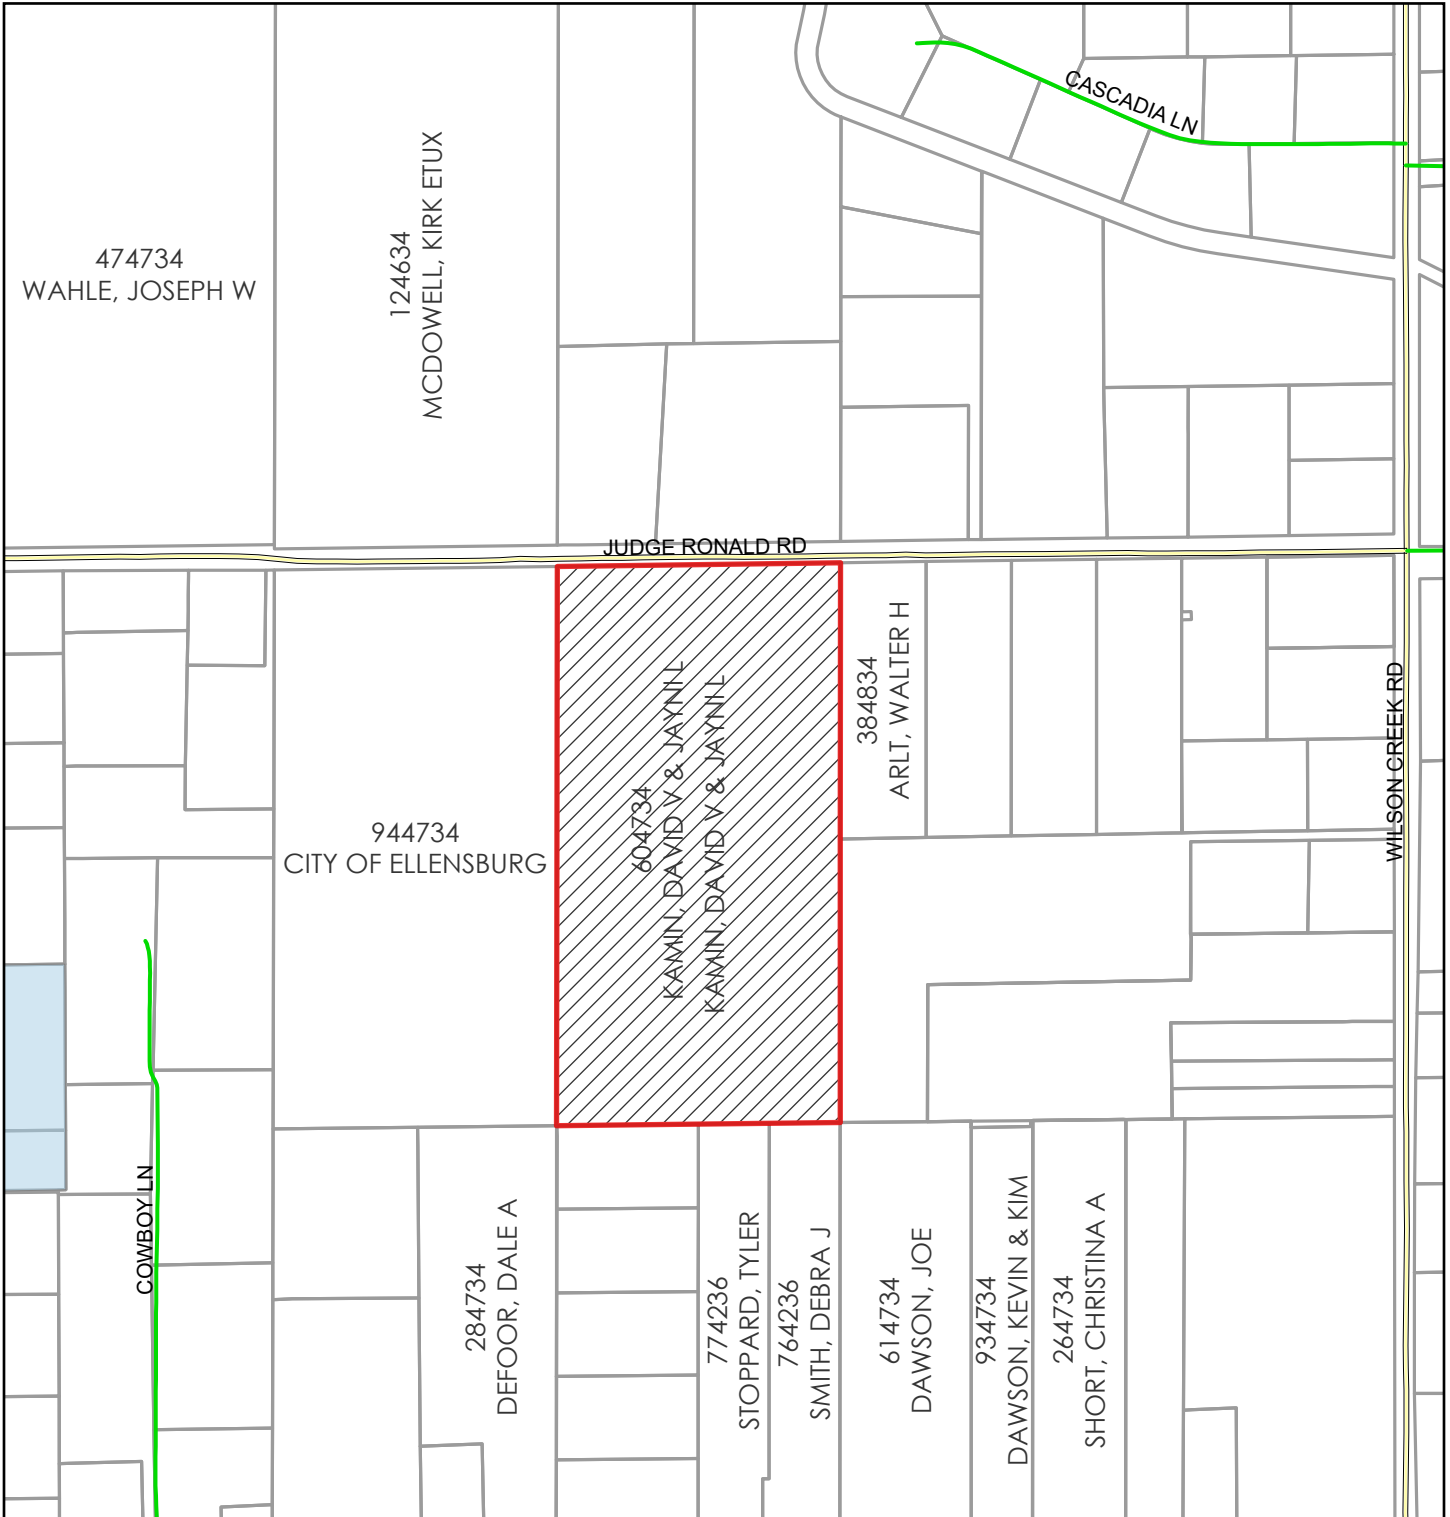

AU-26-00005 Kamin

Shoreline

Kittitas County GIS

2026

Coordinate System: NAD 1983 StatePlane Washington South FIPS 4602 Feet